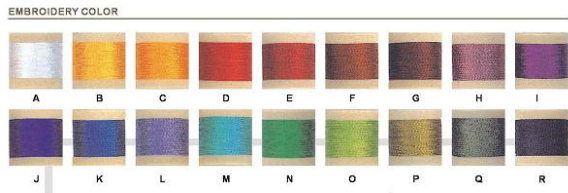

# Mune design Example

1<sup>st</sup> Choose one Mune design from the given choices or send us your own design.

**Assume you have chosen**

2<sup>nd</sup> Pick up your embroidery design from the following choice:

**Assume you have chosen**

**B4 [麻の葉]**

3<sup>rd</sup> Pick up your color from the following the table:

**Assume you have chosen**

Purple X white

Your final Mune will be look like

Other examples:  
Option

You Get :