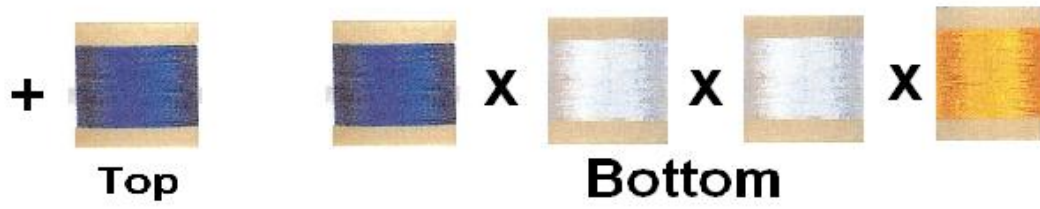

**Assume you have chosen**

**B4 [麻の葉]**

3<sup>rd</sup> Pick up your color from the following the table:

**Assume you have chosen**

Purple X white

Your final Mune will be look like

Other examples:  
Option

You Get :