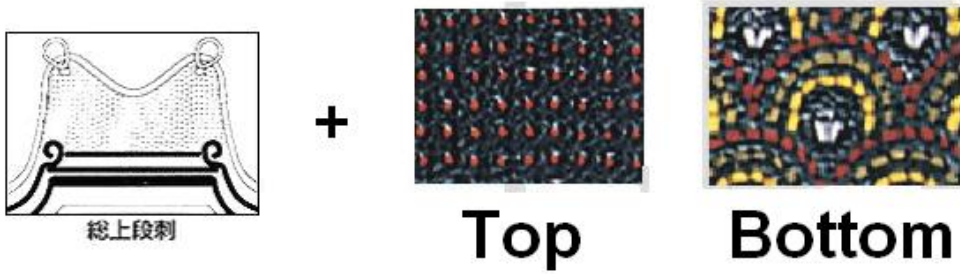

**Assume you have chosen**

**B4 [麻の葉]**

3<sup>rd</sup> Pick up your color from the following the table:

**Assume you have chosen**

Purple X white

Your final Mune will be look like

Other examples:  
Option

You Get :